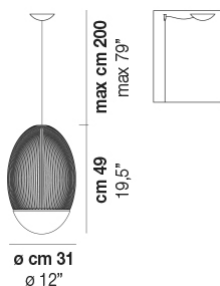

GLASS FINISH

BCST
white matt

FRAME FINISH

BO
matt white 1

RIKET SP G BCST BO L22 CE

LIGHT SOURCES

1x19W 220-240V 50/60Hz LED 2700K 19W 2850lm DIM2 Phase Cut
1x19W 220-240V 50/60Hz LED 2700K 19W 2850lm DIM3 0-10V Push
1x19W 220-240V 50/60Hz LED 3000K 19W 2850lm DIM2 Phase Cut
1x19W 220-240V 50/60Hz LED 3000K 19W 2850lm DIM3 0-10V Push

TECH DATA

⏚ IP20

VOLUME: Mc 0,18

PACKAGE: N.2

NET WEIGHT: Kg 3,60

GROSS WEIGHT: Kg 6,00

CERTIFICATIONS

EU Cert