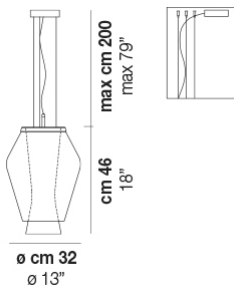

ANISETTE

design Francesco Lucchese 2023

Vistosi

Model SP_CE

Anisette is a collection defined by modern geometries, reminiscent of a lantern's shape. Thanks to a special fastening system that fully conceals the mounting structure and allows the glass elements to be fixed without drilling, the two shaded white crystal diffusers can be arranged in four different configurations, playing with the inner light source and the transparency of the glass. Matt white metal finish. Available in suspension and table types.

GLASS FINISH

BCSF

white shaded

FRAME FINISH

BO

matt white 1

ANISE SP BCSF BO E27 CE

LIGHT SOURCES

1x77W 220-240V 50/60Hz E27

TECH DATA

⊥ IP20

VOLUME: Mc 0,31

PACKAGE: N.3

NET WEIGHT: Kg 6,00

GROSS WEIGHT: Kg 9,50

CERTIFICATIONS

EU Cert

International Cert